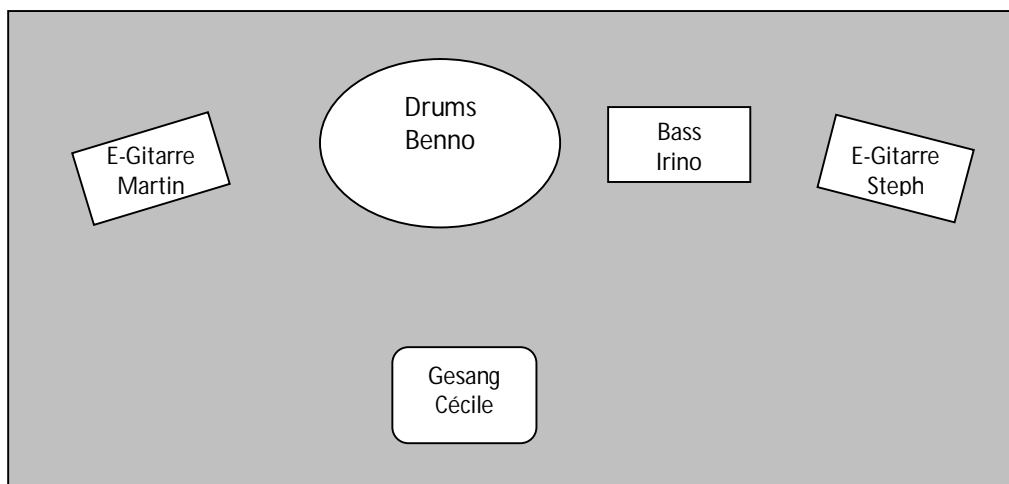

STAGEPLAN

	Instrument	Diverses	Monitoring
Cécile	- Leadgesang - Mundharmonika	eigenes Mic Audix OM5 vorhanden	- viel eigener Gesang - Backing Vocals
Irino	- E- Bass - Backingvocals	Bass DI-Out vorhanden	- Backing Vocals
Steph	- E-Gitarre - Backingvocals	Vocals mit Sampler gekoppelt	- Backing Vocals
Martin	- E-Gitarre - Backingvocals		- Backing Vocals
Benno	- Drums	Bestehend aus: 1 Bassdrum, Snare, HiHat, 1 Hängetom, 2 Standtom, Becken	- Kick - Gesänger - ev Gitarren